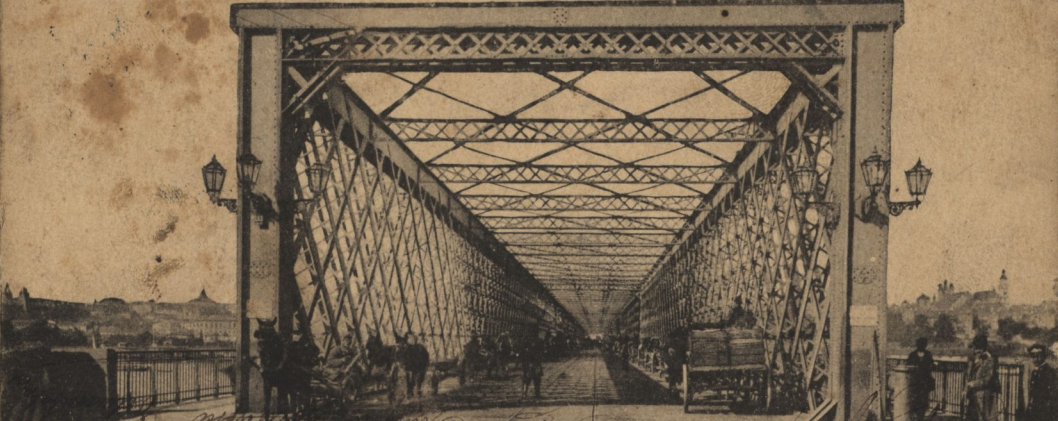

WARSZAWA.

29. III. 64.

MOST NA RZECE WISLE

Handwritten text in Polish, likely a letter or postcard message, written across the bottom of the photograph. The text is written in a cursive script and is partially obscured by the bridge's structure. It appears to be a personal message, possibly mentioning a date and a location.